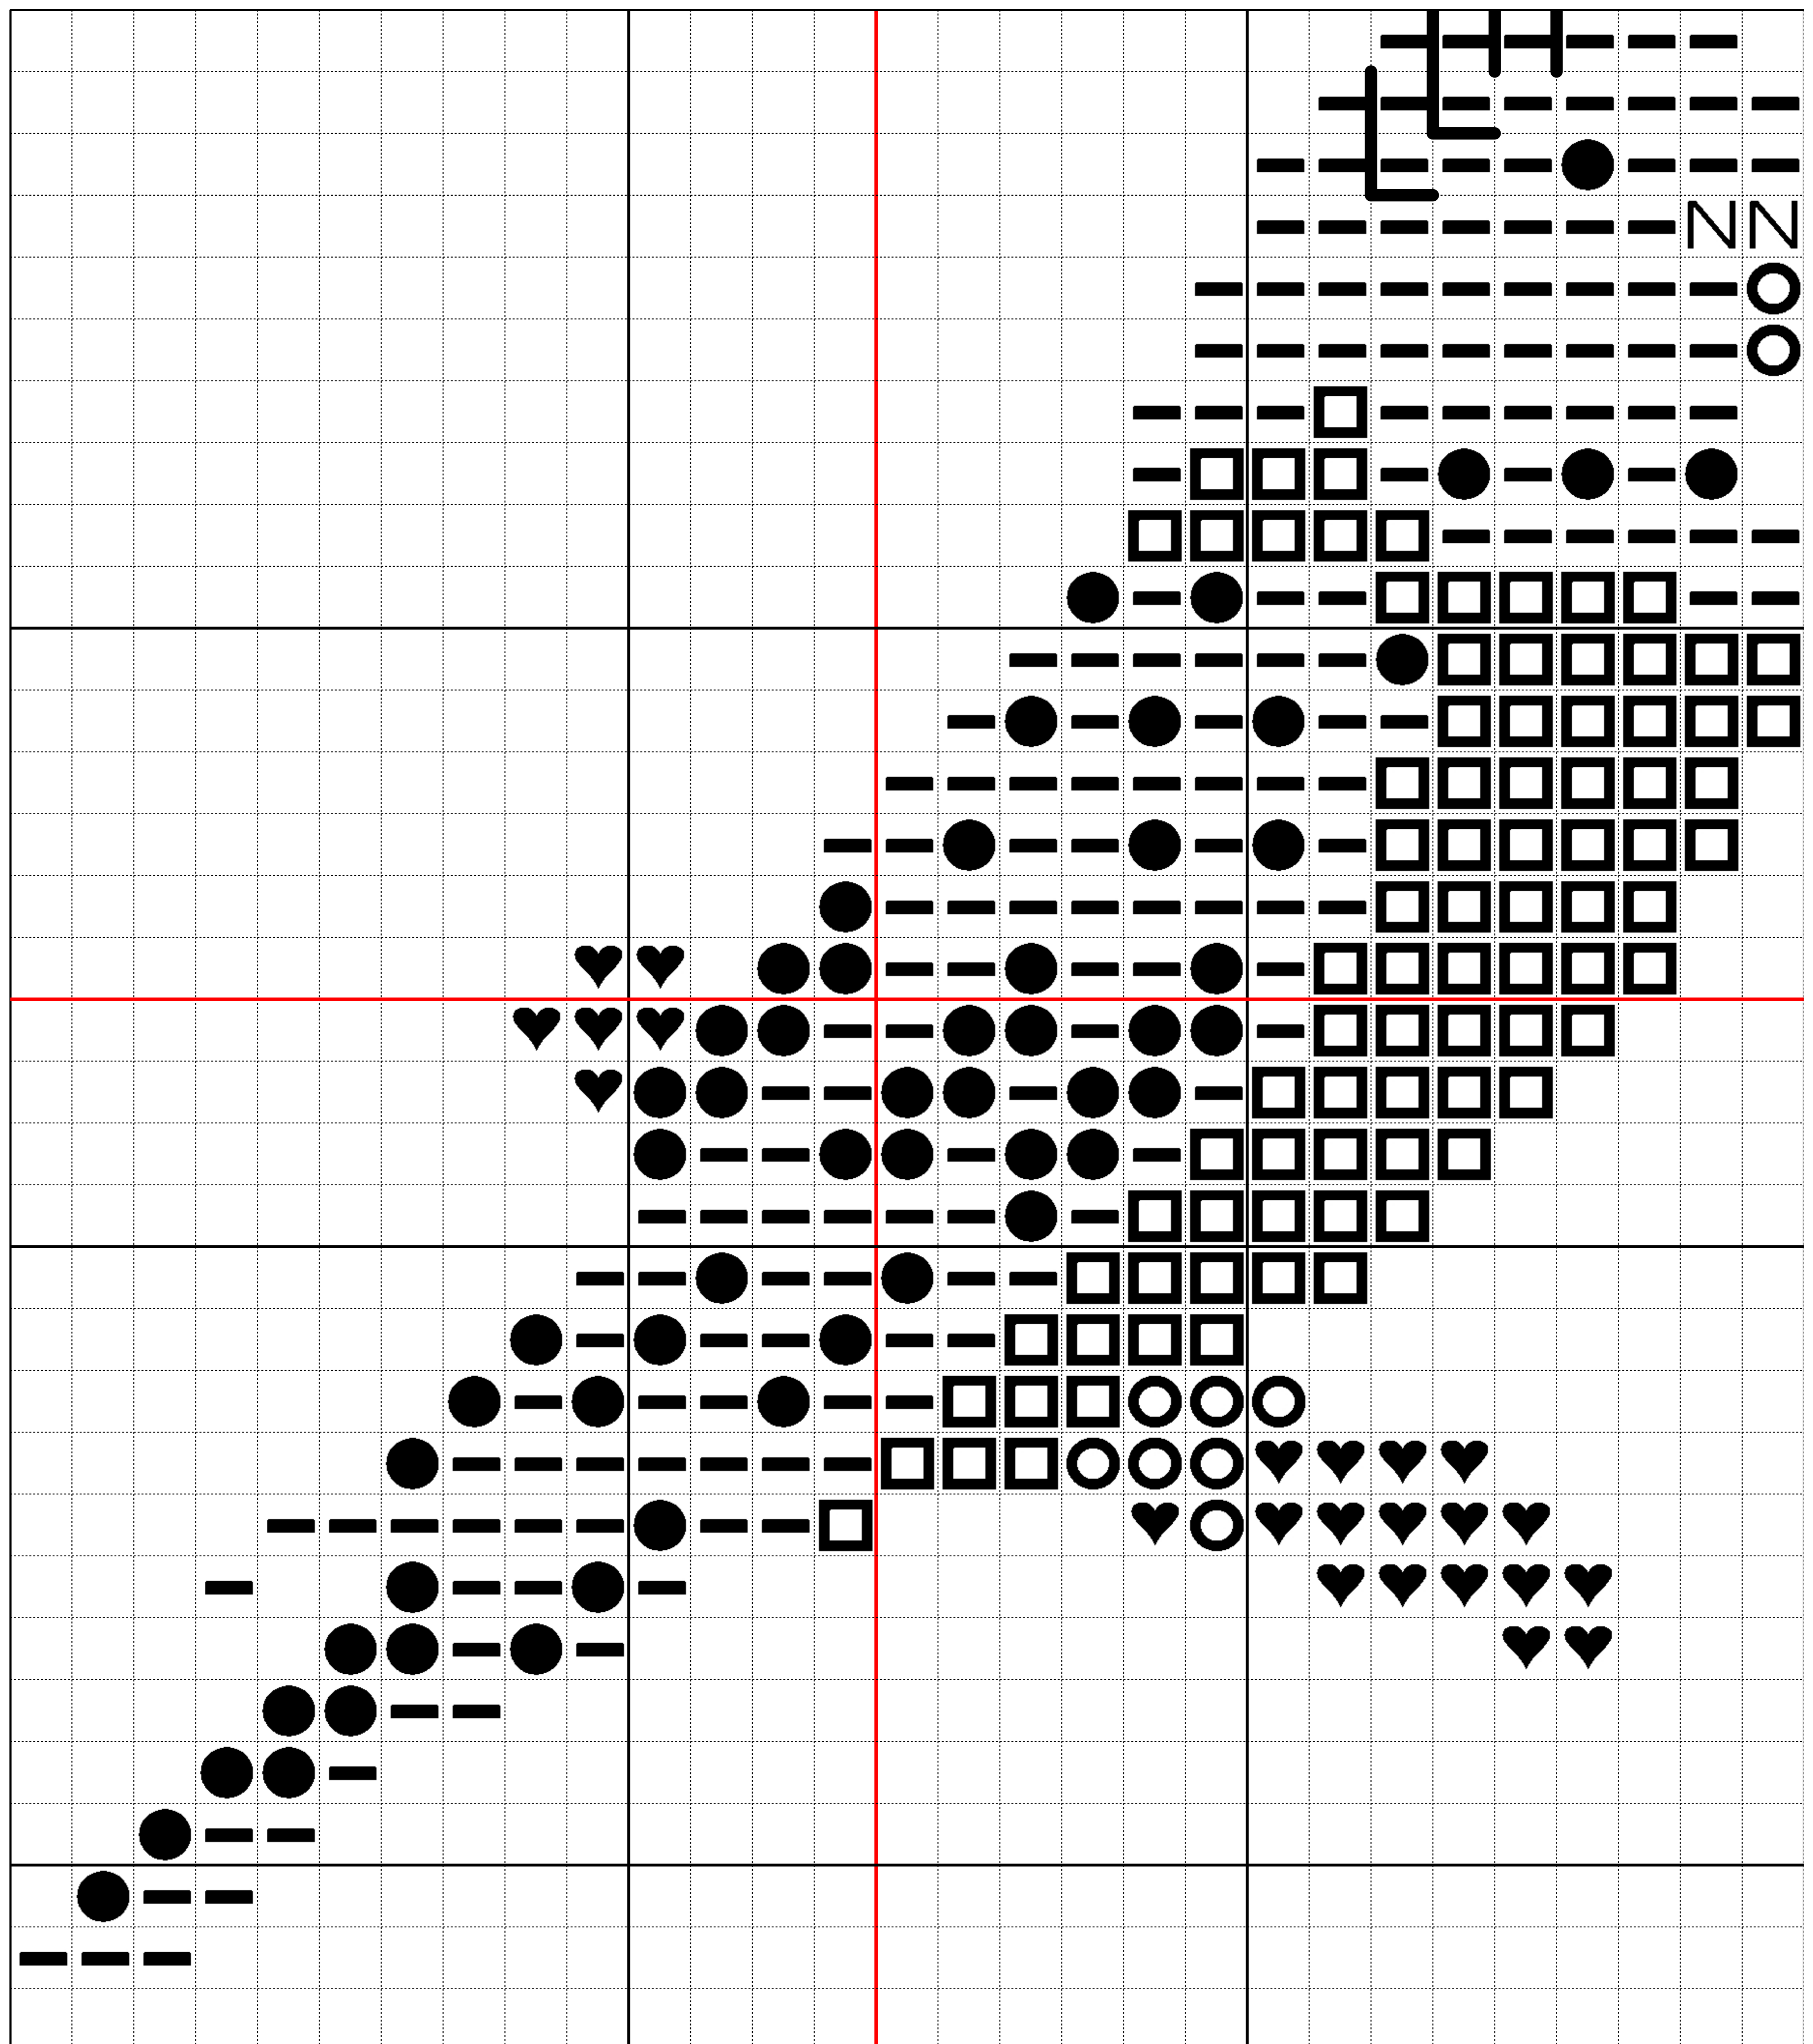

Carol Leather (X-Calibre)

Carol Leather (X-Calibre)

	Number		Name:
—	DMC	727	Topaz very light
N	DMC	415	Pearl Grey
●	DMC	310	Black
♥	DMC	435	Brown very light
□	DMC	703	Chartreuse
○	DMC	742	Tangerine light

Carol Leather (X-Calibre)